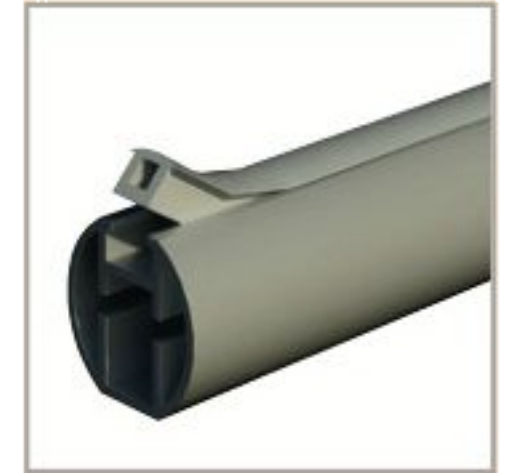

Curtain Rail Dust Strip