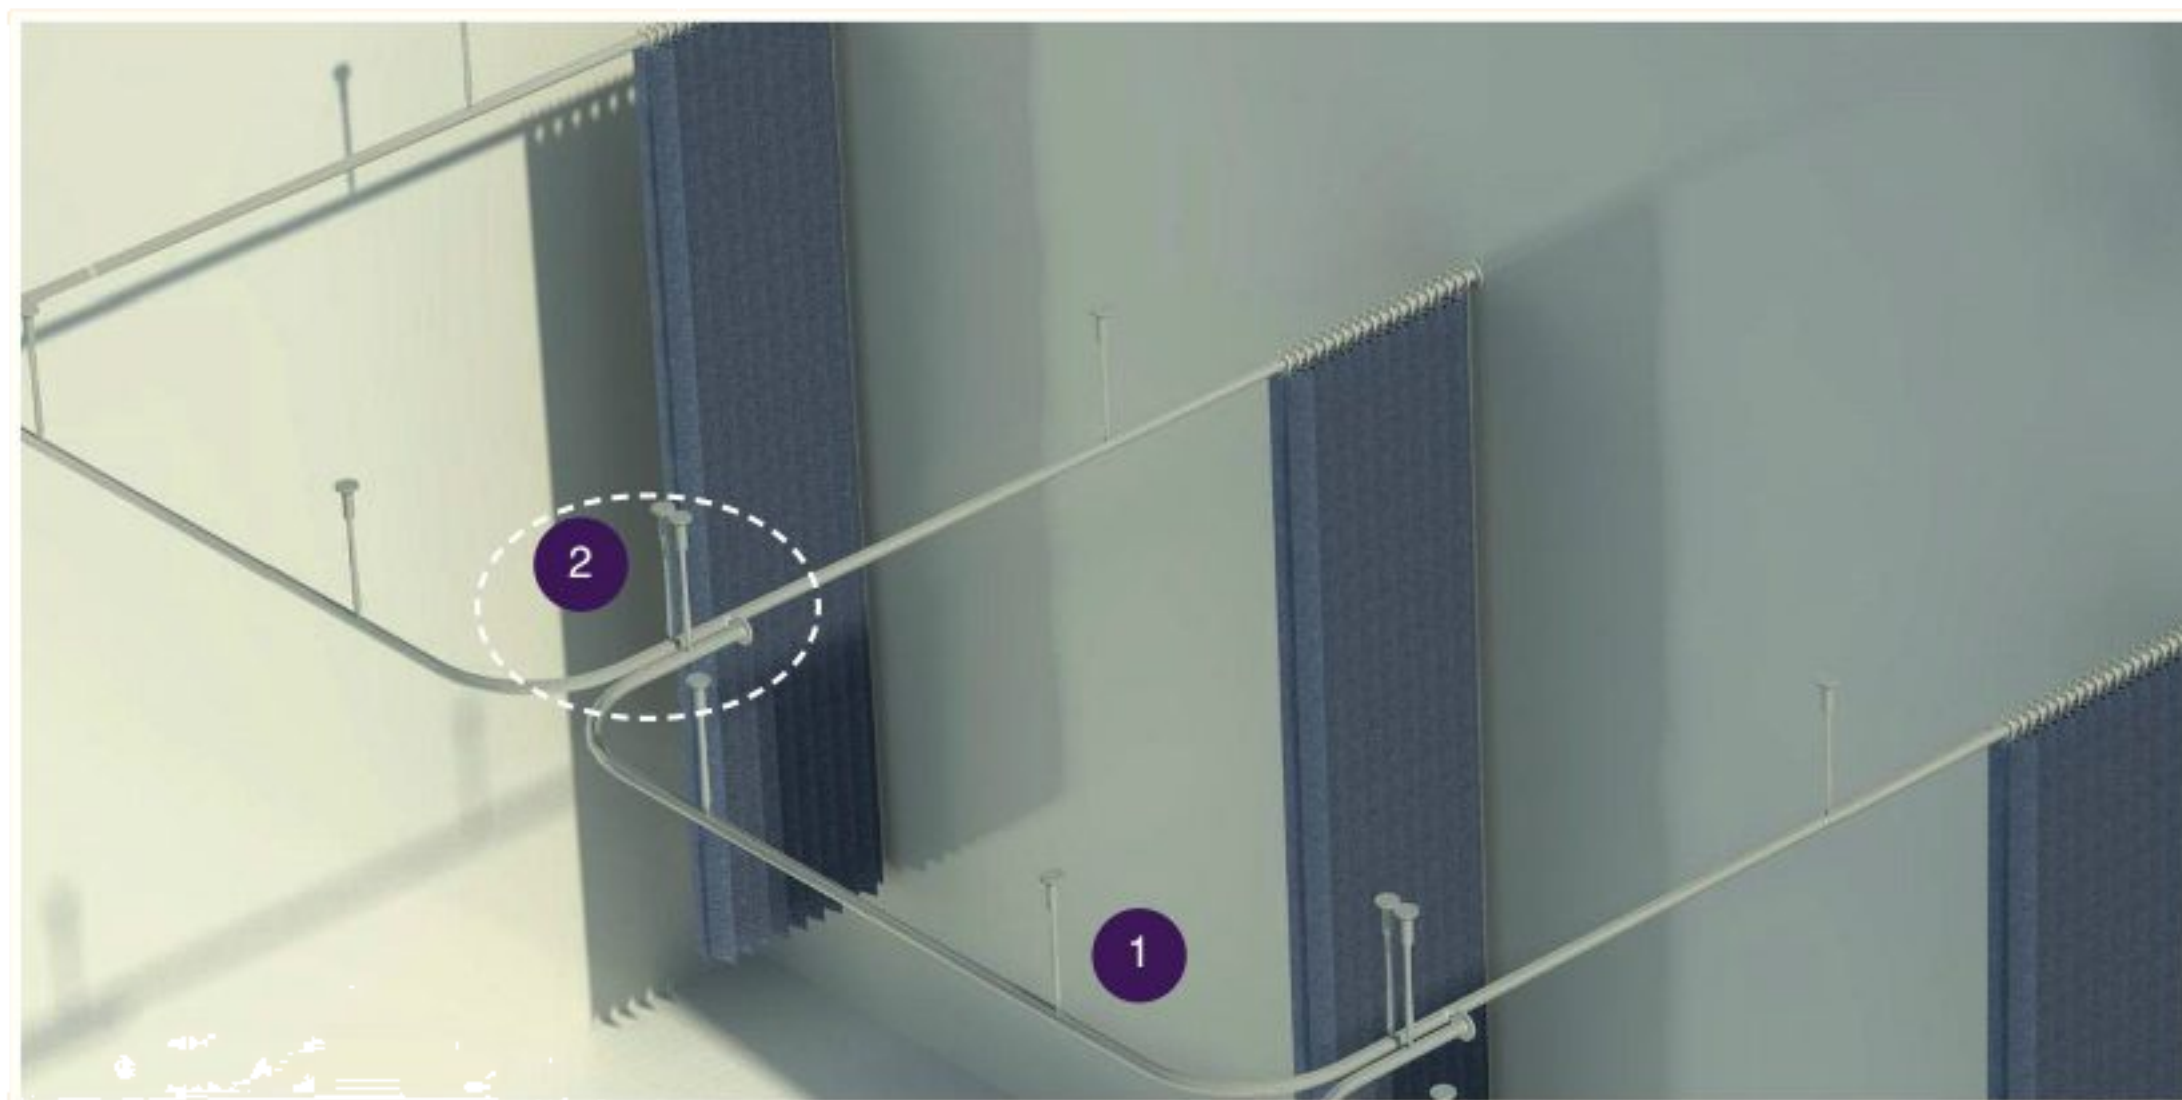

Our anodised aluminium curtain rail comes standard with a plastic extruded dust strip to close off the top channel which makes it both hygienic and easy to clean.

Rijko Curtain Rail System can accommodate all types of curtaining material

Angled Wall Connector

Ref: AWB

Wall connection with infinitely variable angle adjustment (180°) for inclined walls or desired branch angles, and length adjustment ± 5 mm to facilitate installation between 2 walls.

Aluminium Curtain Rail

Ref: ACR-Rings

Extremely sturdy, high load bearing capacity, made of anodised aluminium with external grooving.

Curtain Rail Dust Strip

Ref: CRDS

Dust strip manufactured from flexible polypropylene extrusion.

Suspended Curtain Rail System

Ceiling Mounted Curtain Rail System