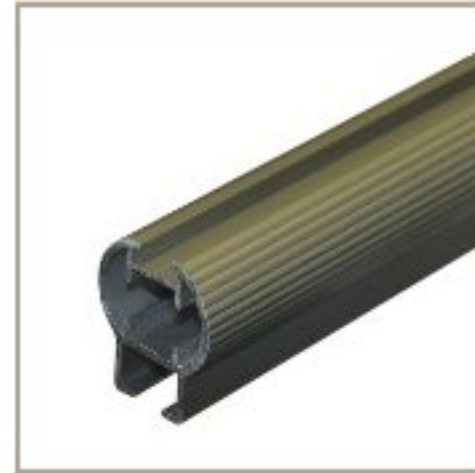

Aluminium Curtain Rail

Ref: ACR-Runners

Curtain ring made of unbreakable polyamide. Releases from the curtain loop in case of overload (approx. 2kg)