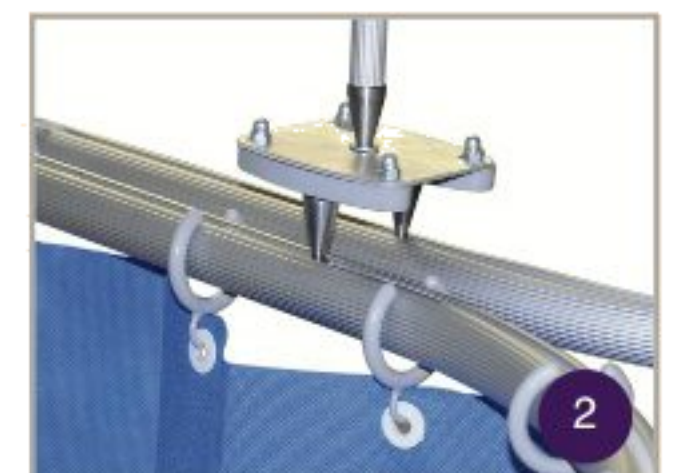

Suspended Curtain Rail System